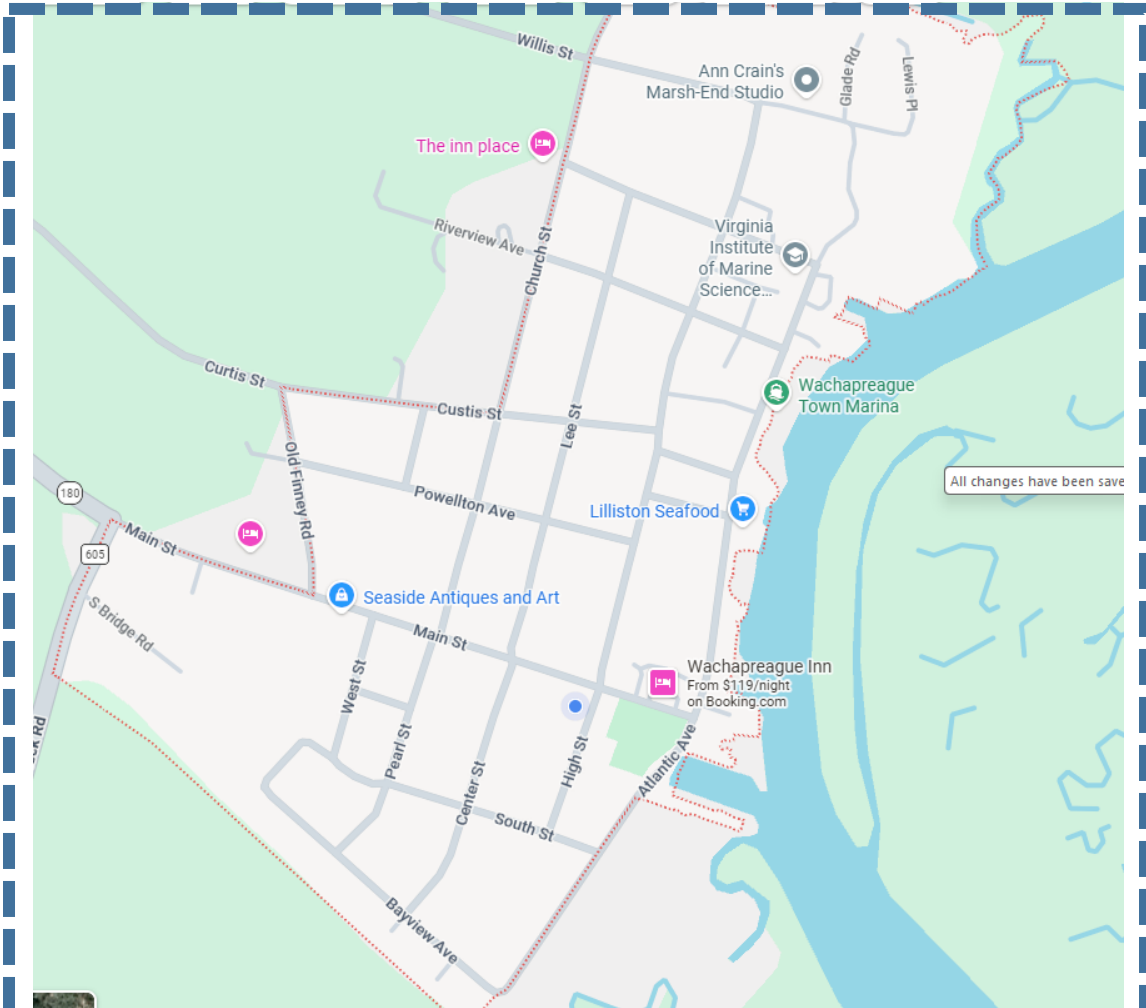

# Town of Wachapreague Yard Sale Addresses & Map

May 9, 2026

<input type="checkbox"/>	3 Main St	<input type="checkbox"/>	1 West St
<input type="checkbox"/>	12 Main St	<input type="checkbox"/>	15 Center St
<input type="checkbox"/>	21 Main St	<input type="checkbox"/>	16 Powellton Ave
<input type="checkbox"/>	24 Main St	<input type="checkbox"/>	21 Powellton Ave
<input type="checkbox"/>	32 Main St	<input type="checkbox"/>	12 Pearl St
<input type="checkbox"/>	2 Church St	<input type="checkbox"/>	16 Pearl St (corner of Pearl & South )
<input type="checkbox"/>	7 Church St	<input type="checkbox"/>	20 Bayview Ave
<input type="checkbox"/>	31326 Church St	<input type="checkbox"/>	1 Finney Road
<input type="checkbox"/>	8 South St	<input type="checkbox"/>	1 Custis St
<input type="checkbox"/>	10 South St	<input type="checkbox"/>	

**Happy Shopping!**

**Check the box next to the address to help you remember which sale you already visited.**